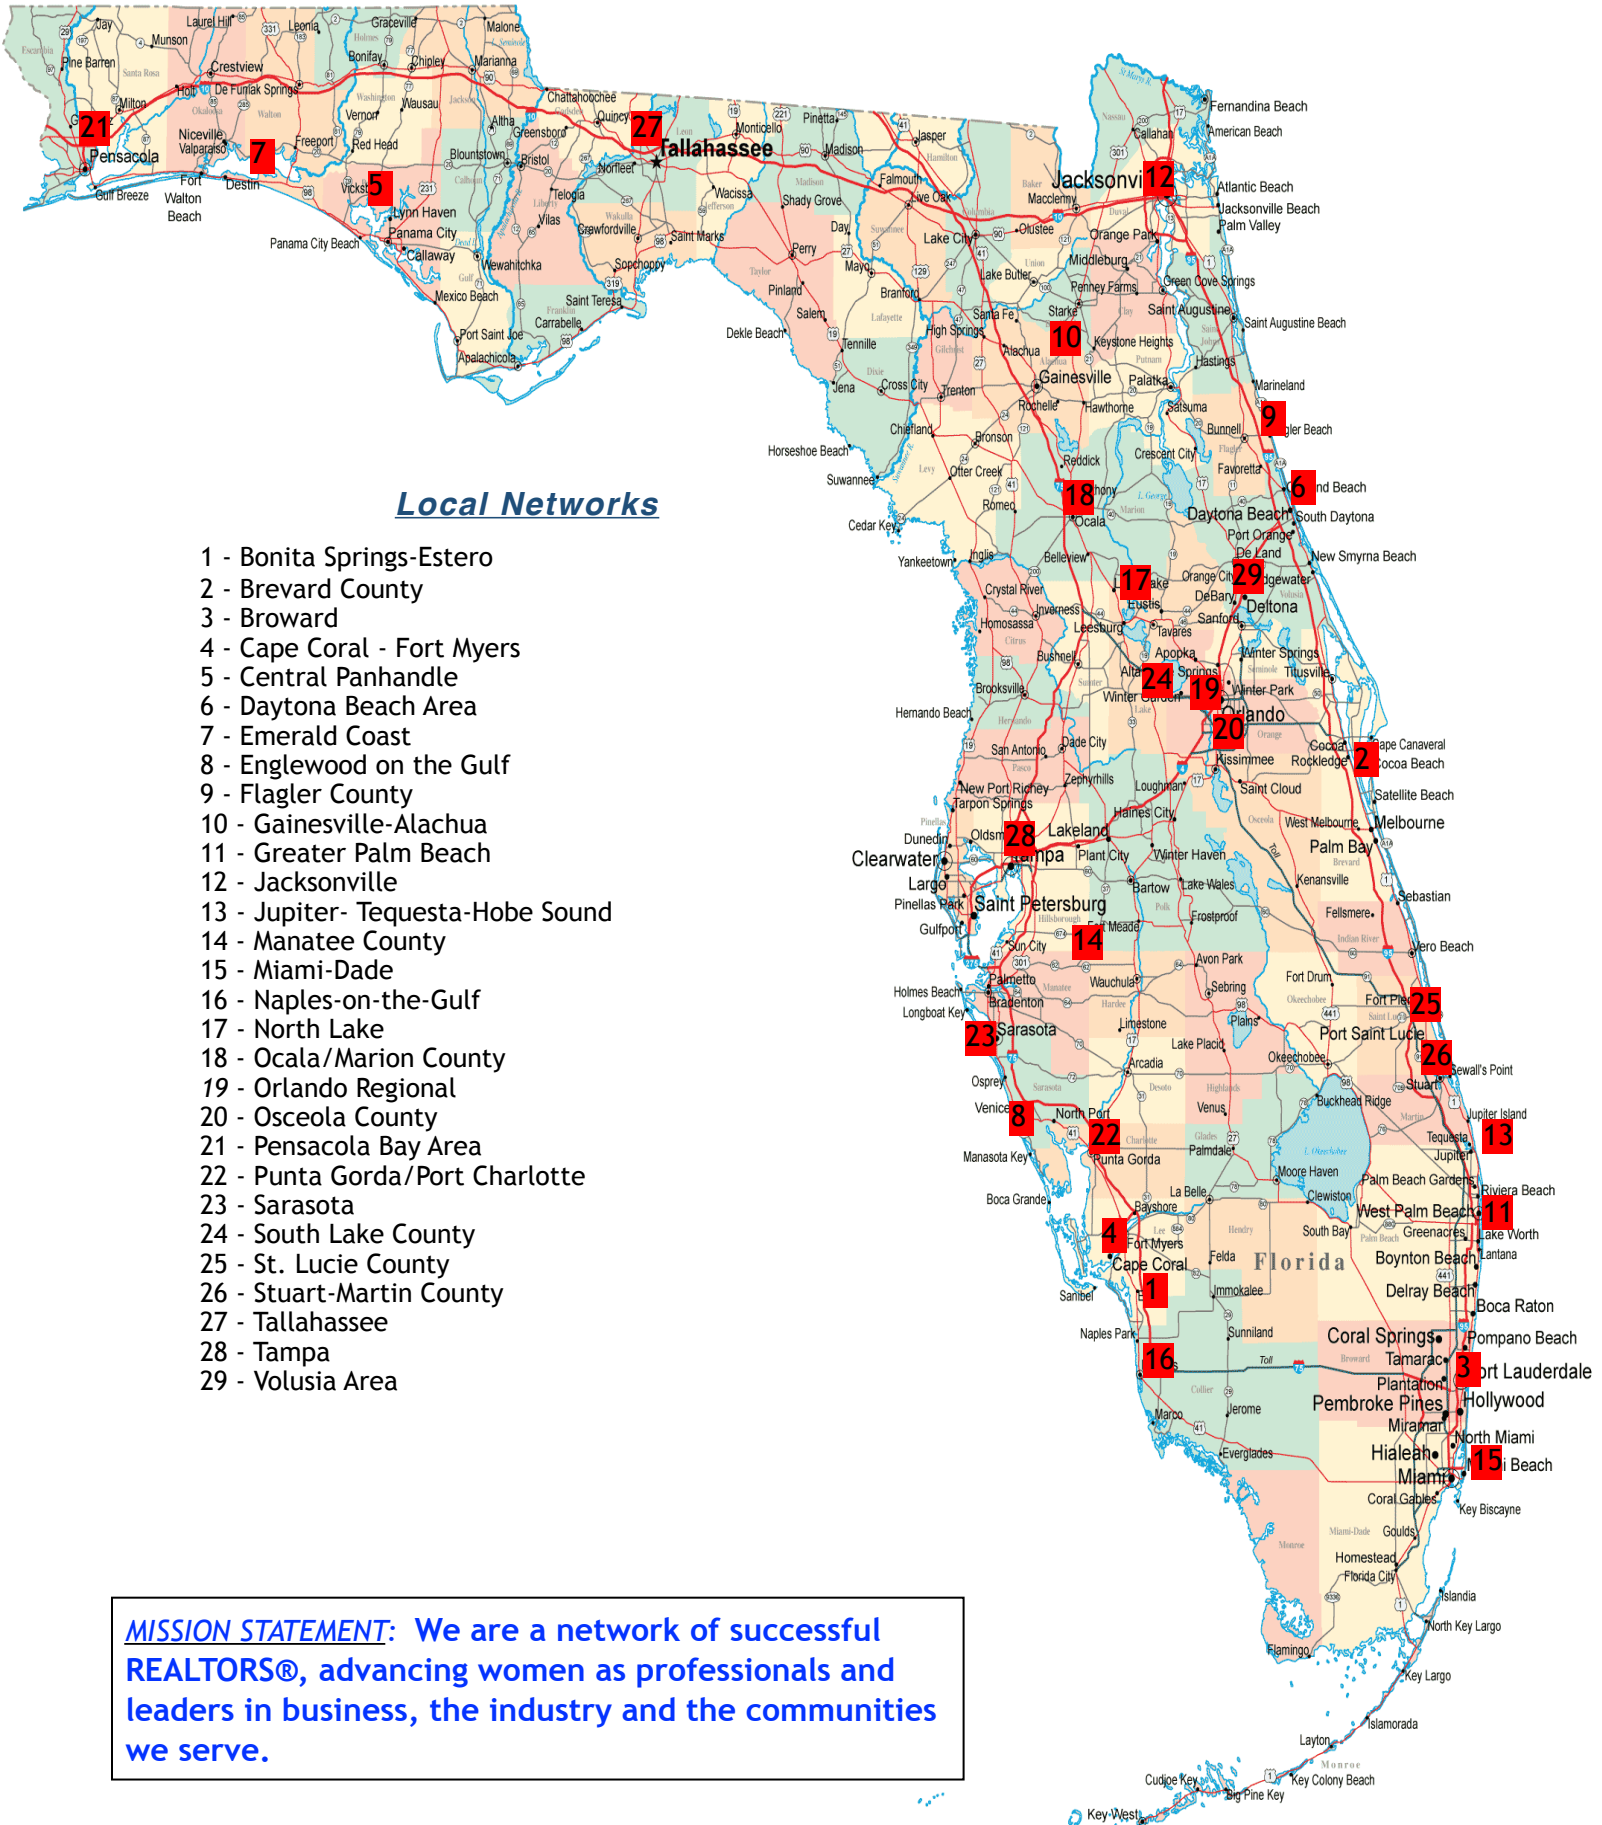

2019 Local Network Map

Local Networks

- 1 - Bonita Springs-Estero
- 2 - Brevard County
- 3 - Broward
- 4 - Cape Coral - Fort Myers
- 5 - Central Panhandle
- 6 - Daytona Beach Area
- 7 - Emerald Coast
- 8 - Englewood on the Gulf
- 9 - Flagler County
- 10 - Gainesville-Alachua
- 11 - Greater Palm Beach
- 12 - Jacksonville
- 13 - Jupiter- Tequesta-Hobe Sound
- 14 - Manatee County
- 15 - Miami-Dade
- 16 - Naples-on-the-Gulf
- 17 - North Lake
- 18 - Ocala/Marion County
- 19 - Orlando Regional
- 20 - Osceola County
- 21 - Pensacola Bay Area
- 22 - Punta Gorda/Port Charlotte
- 23 - Sarasota
- 24 - South Lake County
- 25 - St. Lucie County
- 26 - Stuart-Martin County
- 27 - Tallahassee
- 28 - Tampa
- 29 - Volusia Area